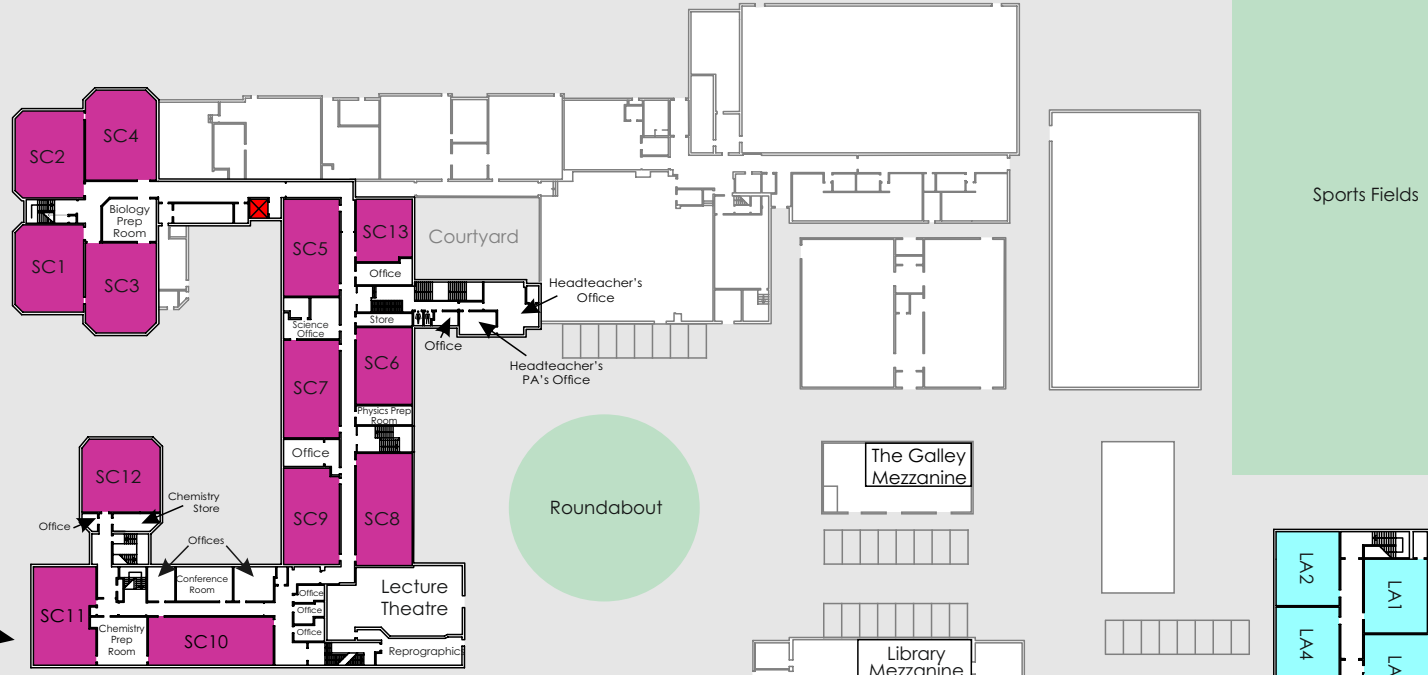

# SECOND FLOOR

Sports Fields

The Galley Mezzanine

Roundabout

Library Mezzanine

Tennis Courts

Arts Centre

# FIRST/SECOND FLOOR SITE PLAN

- Art
- Drama
- Dance
- MFL
- Humanities
- ICT
- Learning Support
- Maths
- English
- Music
- PE
- Science
- Sixth Form
- Technology

- Student WC 
- Staff WC 
- Disabled WC 
- Lift 